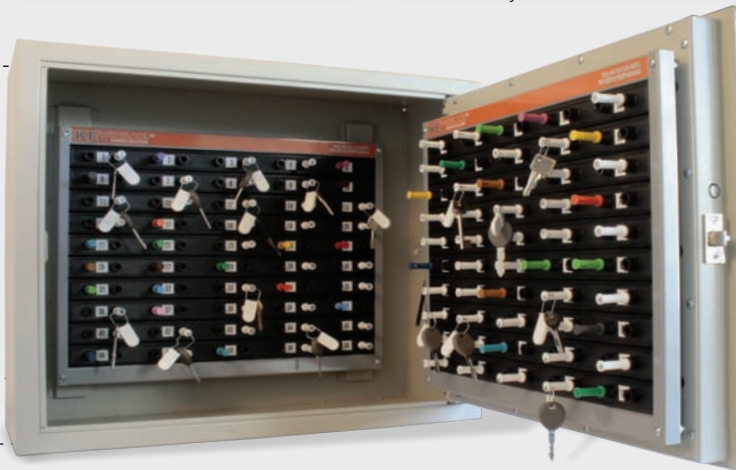

✚ The keys are attached to the system by an anti-tamper security key holder.

✚ The coloured access peg is inserted to remove the desired key from the system.

✚ By turning the access peg, the system is activated and the desired key is released.

✚ The coloured access peg retained on the board will identify the user who has not returned the key.

N°	COLOR	DEPARTMENT
09	RED	Sales
10	GREEN	Security
11	YELLOW	New sales
12	ORANGE	Garage
13	BROWN	Entry
14	BLUE	Office

✚ **Key Vigilant®** systems are available for storing from 10, 15, 25, 50, 100 up to 150 keys on a single board. They may be kept in reinforced cabinets with a storage capacity ranging from 15 to 300 keys.

✚ **Available to buy or lease**